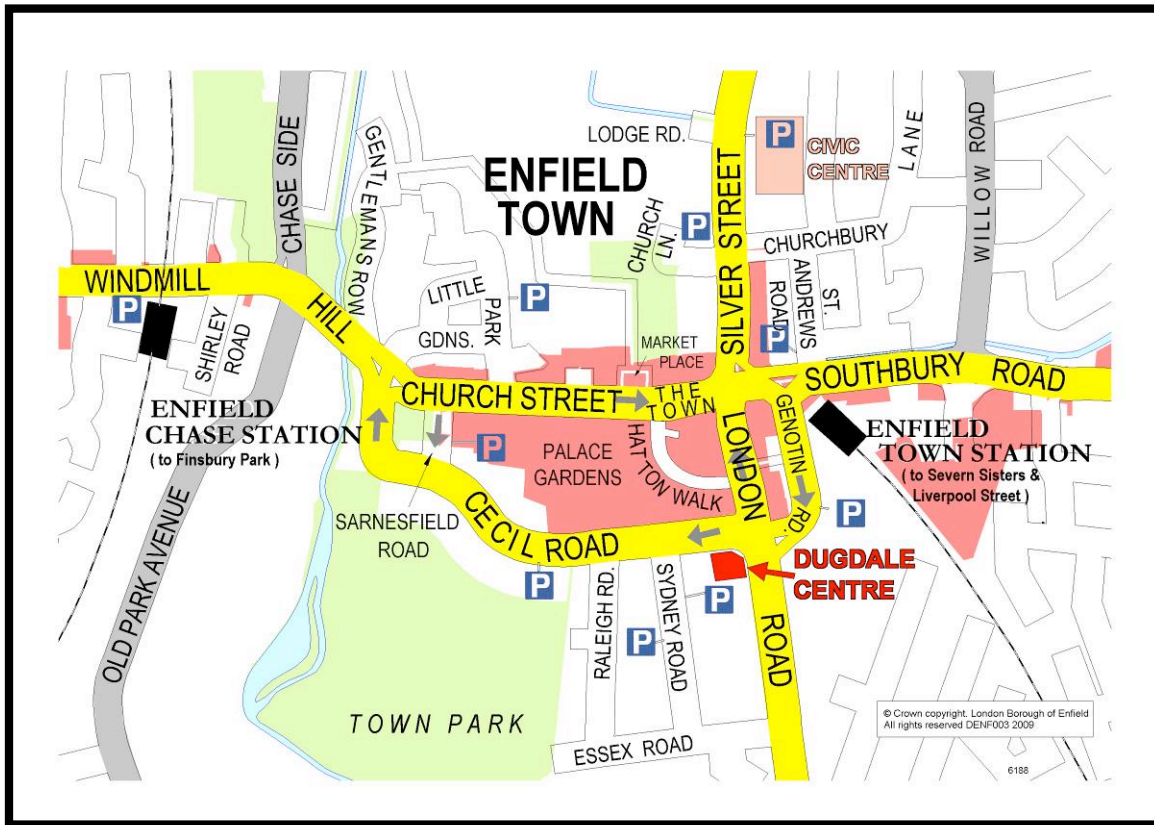

## Travelling to Dugdale Centre

Dugdale Centre is in the centre of Enfield Town with excellent transport links and conveniently located parking areas.

### **By Train:**

Train services from Liverpool Street Station stop at Enfield Town Station. Train services from Moorgate and Finsbury Park stop at Enfield Chase Station.

### **By Road:**

There are a series of main roads accessing Enfield Town including A105 (London Road, Silver Street) and A110 (Windmill Hill, Church Street, Southbury Road).

### **Parking:**

There is a range of pay & display parking areas in the vicinity of Dugdale Centre. The nearest parking areas are Palace Gardens Car Park – Sydney Road (530 spaces) and Genotin Road Car Park.